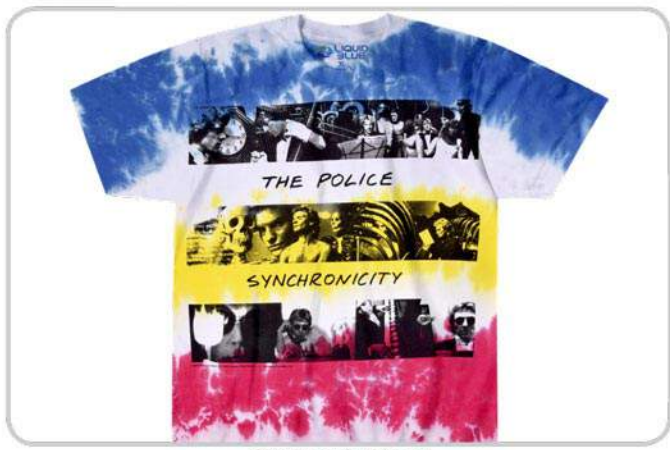

GENESIS
#61811 • M, L, XL $10.00 XXL $11.00

THE LAMB LIES DOWN
#11880 • M, L, XL $13.00 XXL $14.00