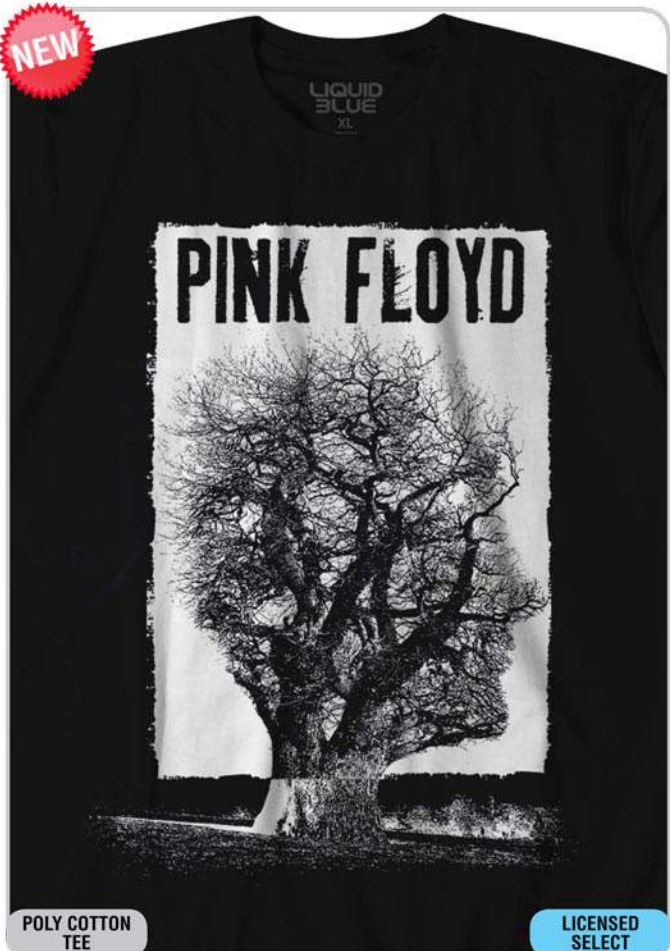

NEW

RING SPUN TEE

STAIRWAY TO THE MOON #31981 • S, M, L, XL \$10.50 XXL \$11.50

NEW

RING SPUN TEE

PIG STAIN #31980 • S, M, L, XL \$10.00 XXL \$11.00

NEW

POLY COTTON TEE

LICENSED SELECT

FLOYD HALF LIFE #31866 • S, M, L, XL \$8.50 XXL \$9.50

NEW

RING SPUN TEE

DISTANT BELLS #21834 • S, M, L, XL \$10.50 XXL \$11.50

call our sales team or visit us online

DARK SIDE V DYE
#11835 • M, L, XL \$13.50 XXL \$14.50