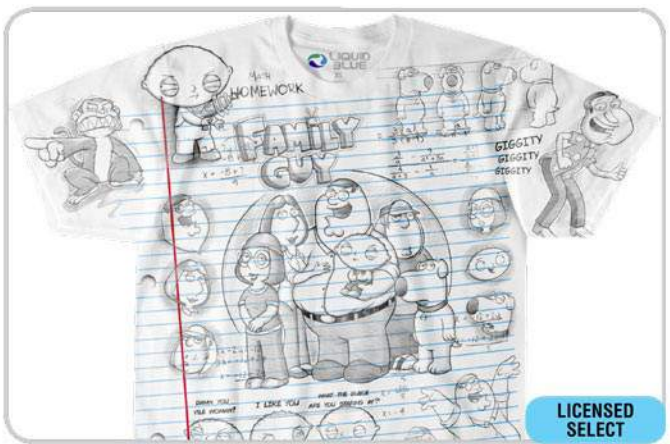

FAMILY GUY SKETCH
#21017 • S, M, L, XL $8.50 XXL $9.50

LICENSED SELECT