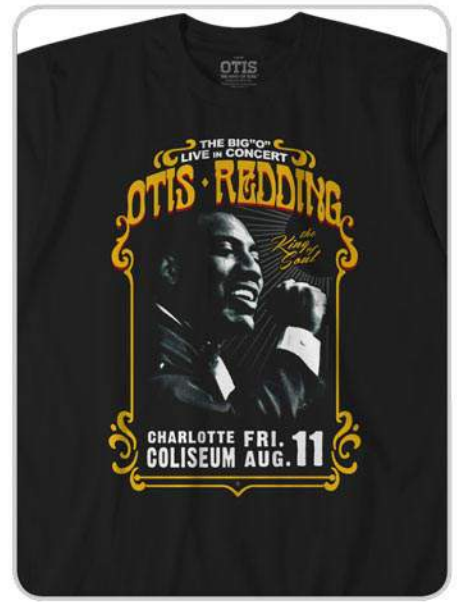

KOSMIC BLUES
#13802W • S, M, L, XL $11.00 XXL $12.00